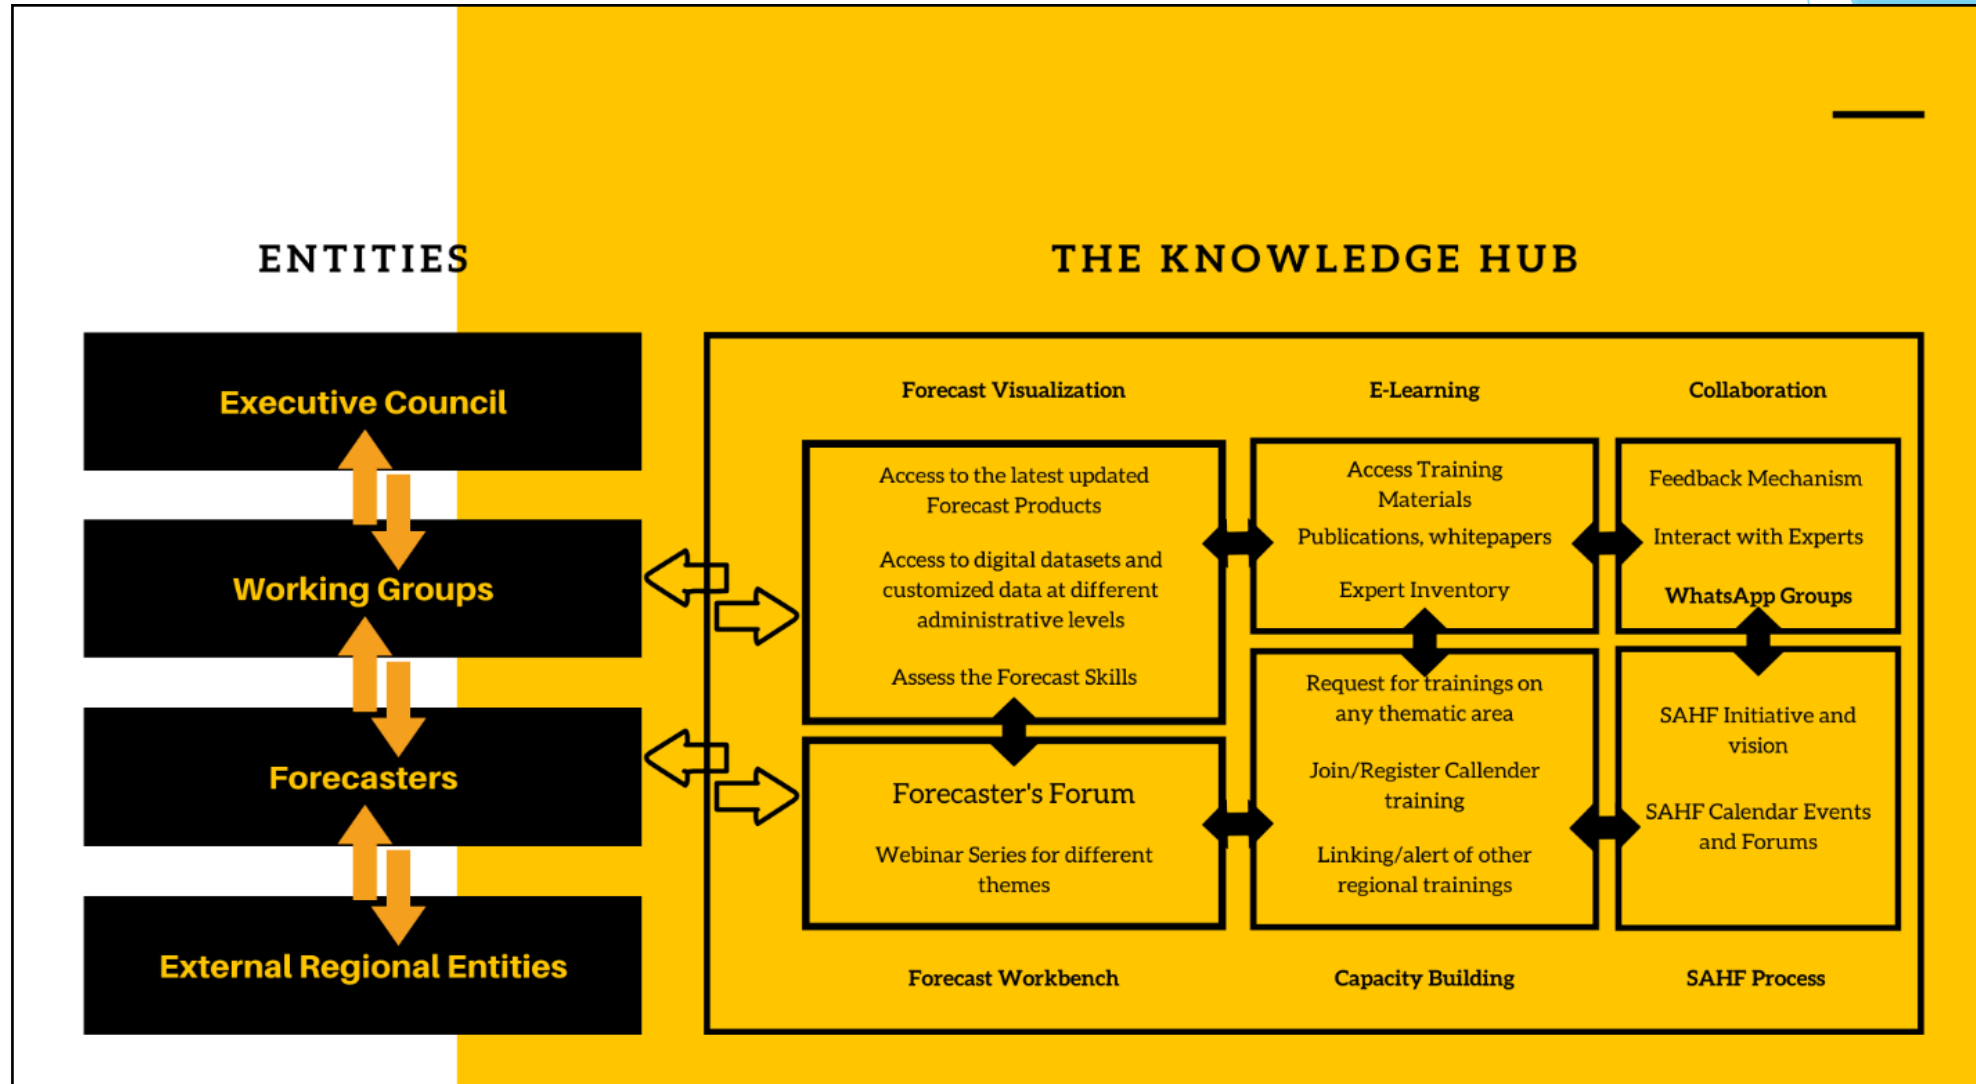

Operational Communications