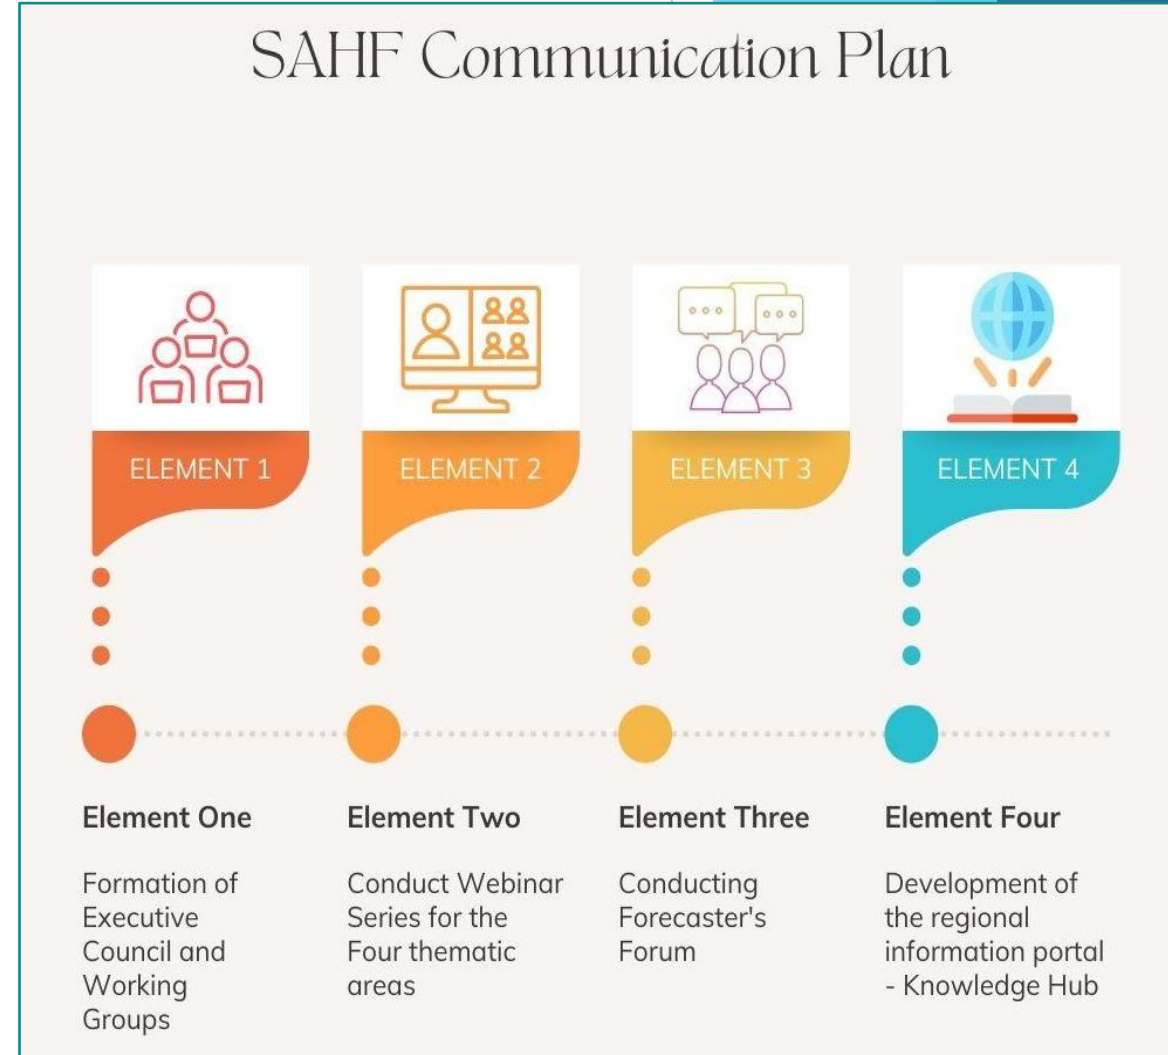

Elements of the Communication Mechanism

- ❑ **Element 1** - SAHF Executive Council and the SAHF Working Groups
- ❑ **Element 2** - SAHF Webinar Series
- ❑ **Element 3** - SAHF Forecaster's Forum
- ❑ **Element 4** - Development of the SAHF Regional Hydromet information portal – SAHF Knowledge Hub